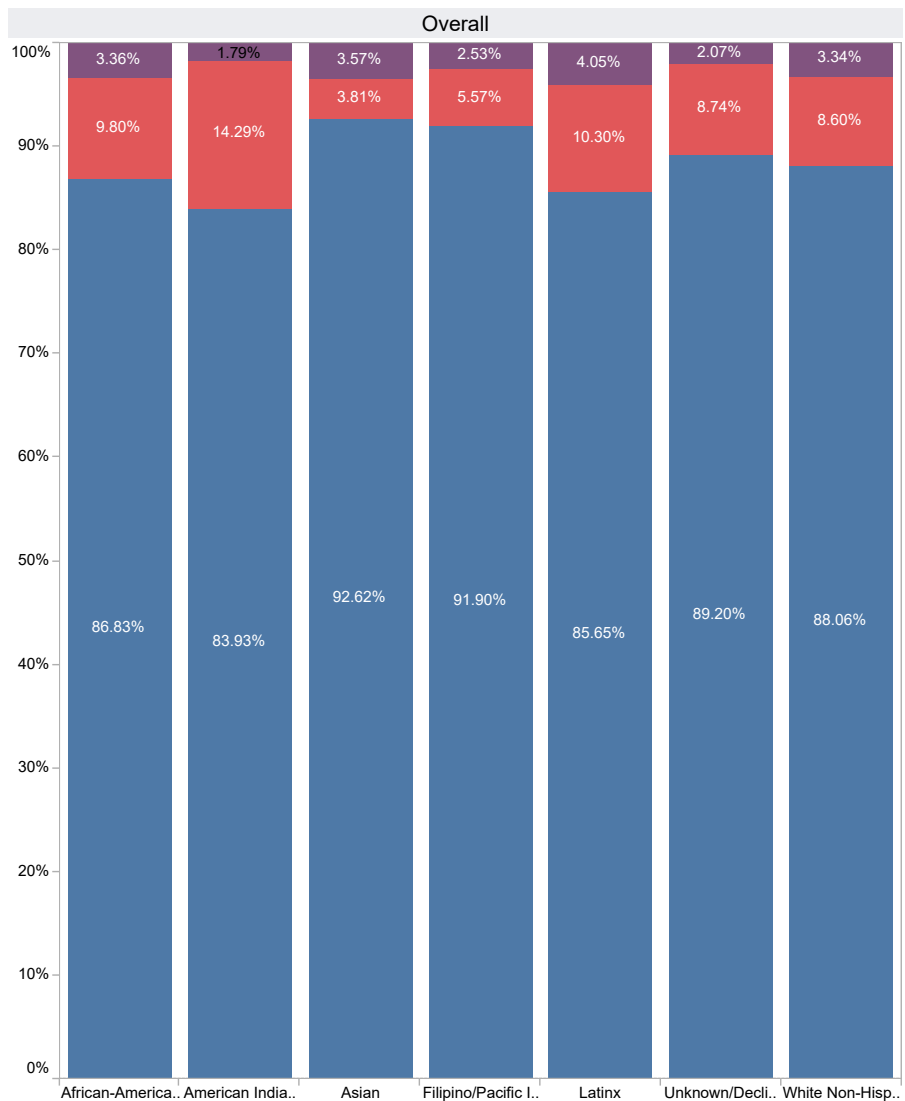

Math Assessments

Overall Math	Race/Ethnicity Math	Gender Math	Age Group Math
--------------	---------------------	-------------	----------------

- Transfer Level**
- Transfer Level MATH with Support
 - Non Transfer MATH
 - Transfer Level MATH

Math Assessments

Overall Math	Race/Ethnicity Math	Gender Math	Age Group Math
--------------	---------------------	-------------	----------------

Transfer Level

- Transfer Level MATH with Support
- Non Transfer MATH
- Transfer Level MATH

Overall Math	Race/Ethnicity Math	Gender Math	Age Group Math
--------------	---------------------	-------------	----------------

Transfer Level
 ■ Transfer Level MATH with Support
 ■ Non Transfer MATH
 ■ Transfer Level MATH